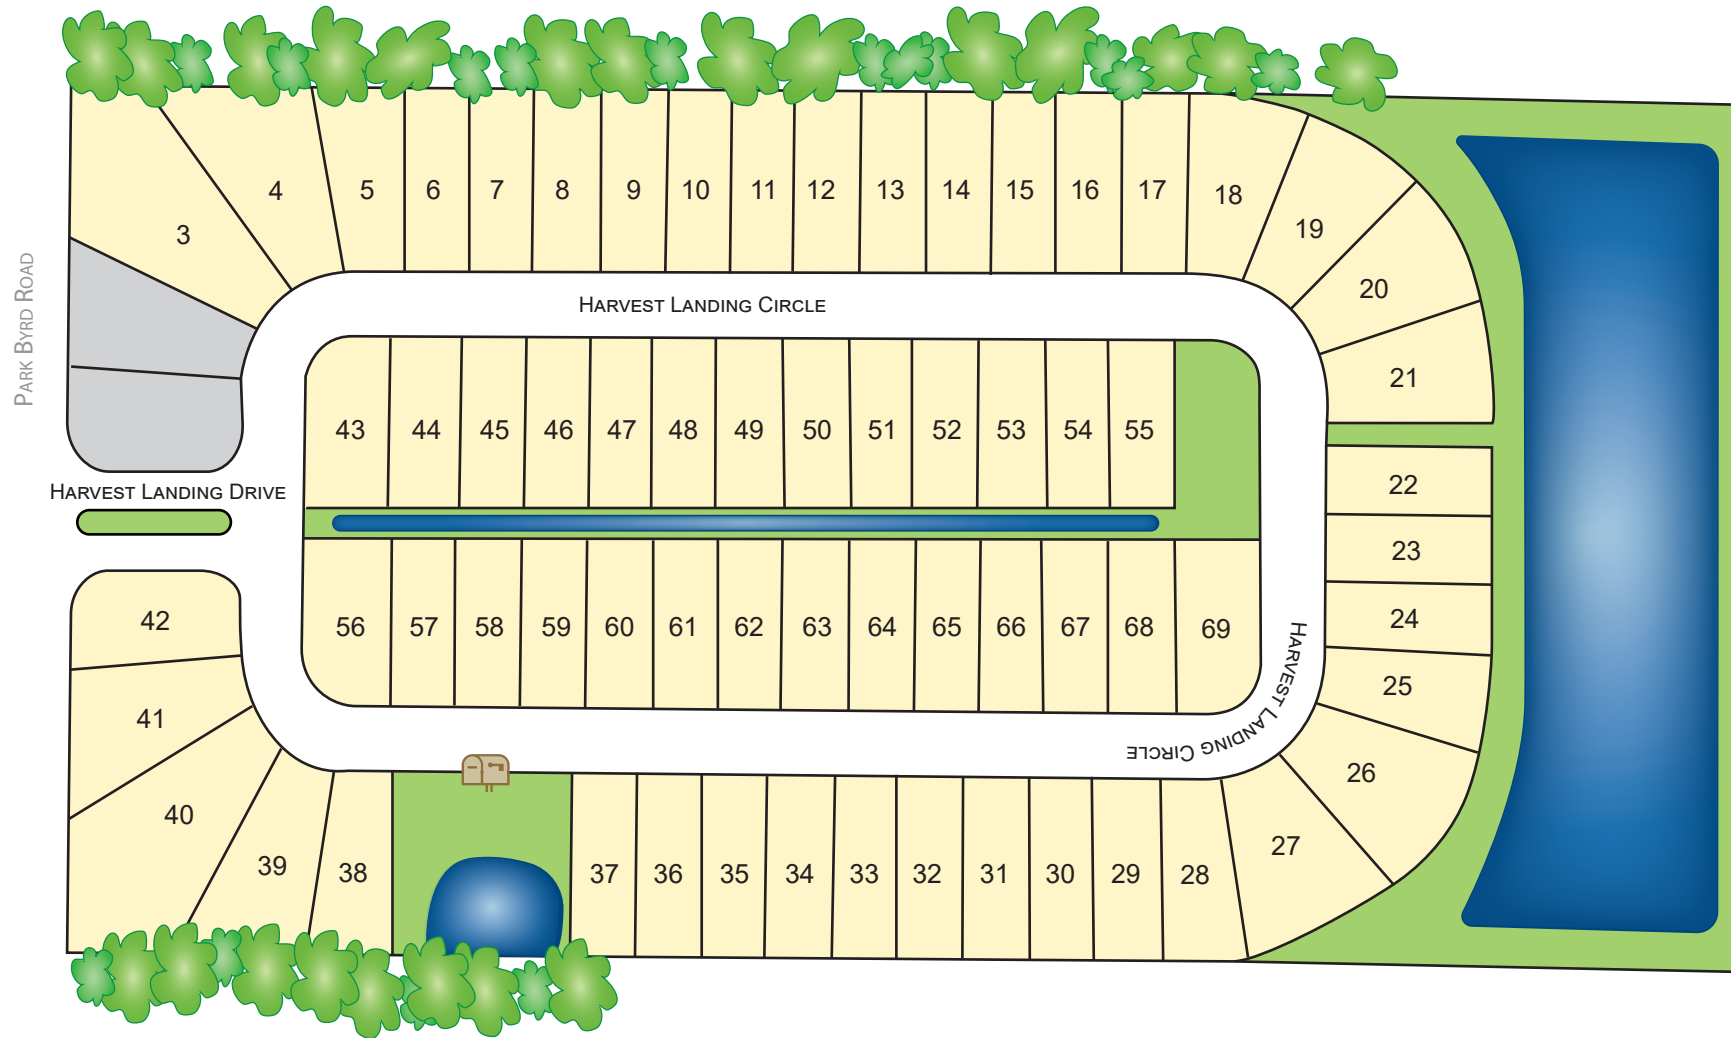

Harvest Landing

Neighborhood Layout

05/18/20

	New Homes
	Unavailable
	Mailbox Kiosk

Highland Homes
The value leaders.

Harvest Landing • 1035 Rivershore Avenue • Lakeland, FL 33809 • (863) 337-3680

www.HighlandHomes.ORG